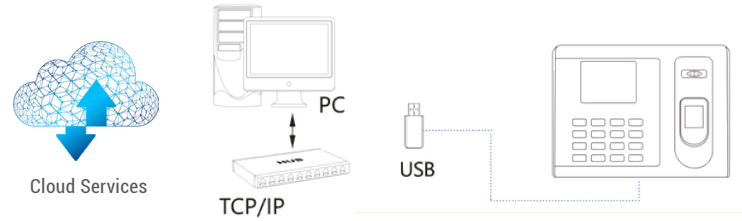

3,000 Fingerprint Capacity	200,000 Daily Reading Capacity	Fake Fingerprint Detection	2.8 inc Color Screen	Multi- Language Support	Real Time Monitoring	USB & Cloud Connection	Auto-Push Technology	Shift Method
----------------------------------	---	----------------------------------	----------------------------	-------------------------------	-------------------------	------------------------------	-------------------------	-----------------

Screen	2.8 inç TFT LCD Color Display
Fingerprint Capacity	3.000 (5.000 optional)
Proximity Card Capacity	3.000 (5.000 optional) ID cards
Transaction Capacity	200.000
Communication	TCP/IP, USB-host
Functions	Record query, T9 login, anti-pass, anti-tamper, cloud web (ADM)
Access Control Interface	3rd party electric lock, door sensor, exit button, alarm, doorbell
Optional Functions	WiFi, Mifare, HID Card, Backup Battery Built-in, GPRS/3G/4G, Printer
Software Development Kit	Desktop and cloud web based
Power Source	9V/12V 1A DC
Operating Temperature	0°C - 45°C
Operating Humidity	20%-80%
Dimension	187x131x42mm
Weight	780g