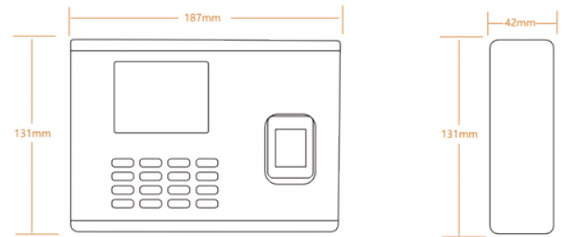

3,000 Fingerprint Capacity	200,000 Daily Reading Capacity	Fake Fingerprint Detection	2.8 inc Color Screen	Multi- Language Support	Real Time Monitoring	USB & Cloud Connection	Auto-Push Technology	Shift Method
----------------------------------	---	----------------------------------	----------------------------	-------------------------------	-------------------------	------------------------------	-------------------------	-----------------

Screen	2.8 inç TFT LCD Color Display
Fingerprint Capacity	3.000 (5.000 optional)
Proximity Card Capacity	3.000 (5.000 optional) ID cards
Transaction Capacity	200.000
Communication	TCP/IP, USB-host
Functions	Record query, T9 login, anti-pass, anti-tamper, cloud web (ADM)
Access Control Interface	3rd party electric lock, door sensor, exit button, alarm, doorbell
Optional Functions	WiFi, Mifare, HID Card, Backup Battery Built-in, GPRS/3G/4G, Printer
Software Development Kit	Desktop and cloud web based
Power Source	9V/12V 1A DC
Operating Temperature	0°C - 45°C
Operating Humidity	20%-80%
Dimension	187x131x42mm
Weight	780g