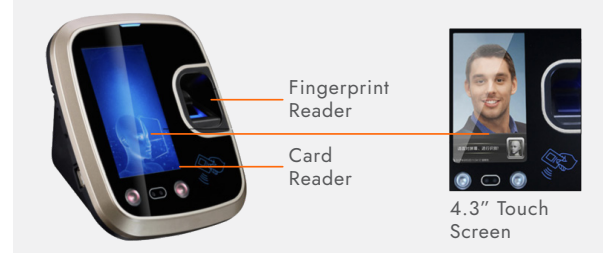

1,500 Face Capacity	5,000 Fingerprint Capacity	Multi- Language Support	4.3 inc inches Color Screen	USB Connection	Real Time Monitoring	Cloud Connection	Scheduled Alarm	Shift Management
---------------------------	----------------------------------	-------------------------------	--------------------------------------	-------------------	----------------------------	---------------------	--------------------	---------------------

Screen	4.3 inch TFT LCD Color Display
Face Capacity	1.500
Fingerprint Capacity	5.000
Proximity Card Capacity	5.000 ID Cards
Transaction Capacity	500.000
Communication	TCP/IP, USB-host
Functions	Kayıt sorgusu, T9 girişi, zamanlanmış alarm
Access Control Interface	3rd party electric lock, door sensor, exit button, alarm, doorbell
Optional functions	WiFi, Mifare
Software Development Kit	Desktop
Power Source	12V 3A/5A DC
Operating Temperature	0°C - 45°C
Operating Humidity	20%-80%
Dimension	167x140x35 mm
Weight	850g