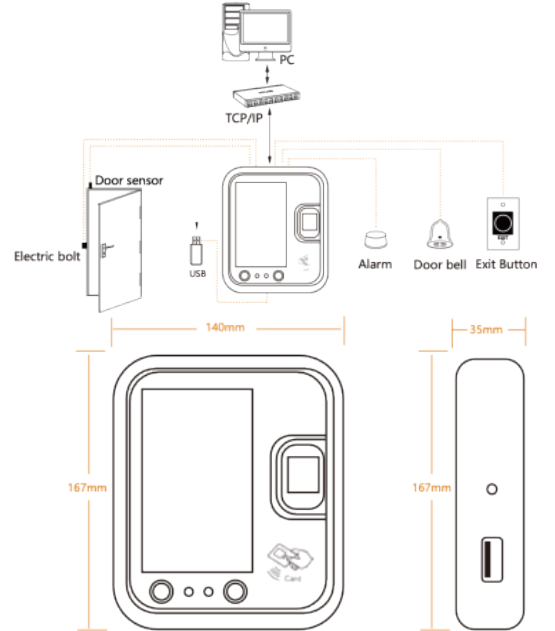

1,500 Face Capacity	5,000 Fingerprint Capacity	Multi- Language Support	4.3 inc inches Color Screen	USB Connection	Real Time Monitoring	Cloud Connection	Scheduled Alarm	Shift Management
---------------------------	----------------------------------	-------------------------------	--------------------------------------	-------------------	----------------------------	---------------------	--------------------	---------------------

Screen	4.3 inch TFT LCD Color Display
Face Capacity	1.500
Fingerprint Capacity	5.000
Proximity Card Capacity	5.000 ID Cards
Transaction Capacity	500.000
Communication	TCP/IP, USB-host
Functions	Kayıt sorgusu, T9 girişi, zamanlanmış alarm
Access Control Interface	3rd party electric lock, door sensor, exit button, alarm, doorbell
Optional functions	WiFi, Mifare
Software Development Kit	Desktop
Power Source	12V 3A/5A DC
Operating Temperature	0°C - 45°C
Operating Humidity	20%-80%
Dimension	167x140x35 mm
Weight	850g