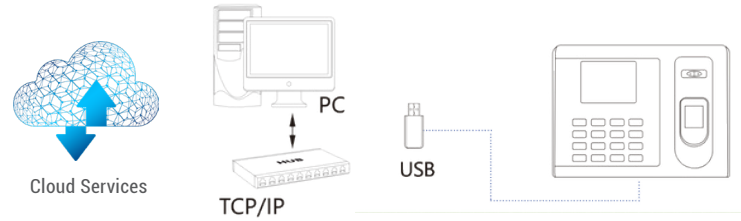

3,000 Fingerprint Capacity	200,000 Daily Reading Capacity	Fake Fingerprint Detection	2.8 inc Color Screen	Multi- Language Support	Real Time Monitoring	USB & Cloud Connection	Auto-Push Technology	Shift Method
----------------------------------	---	----------------------------------	----------------------------	-------------------------------	-------------------------	------------------------------	-------------------------	-----------------

Screen	2.8 inç TFT LCD Color Display
Fingerprint Capacity	3.000 (5.000 optional)
Proximity Card Capacity	3.000 (5.000 optional) ID cards
Transaction Capacity	200.000
Communication	RS485, TCP/IP, USB-host
Functions	Record query, T9 login, anti-pass, anti-tamper, cloud web (ADM)
Access Control	3rd party electric lock, door sensor, exit button, alarm, doorbell
Optional Functions	WiFi, Mifare
Software Development Kit	Desktop and cloud web based
Power Source	9V/12V 1A DC
Operating Temperature	0°C - 45°C
Operating Humidity	20%-80%
Dimension	180x130x42mm