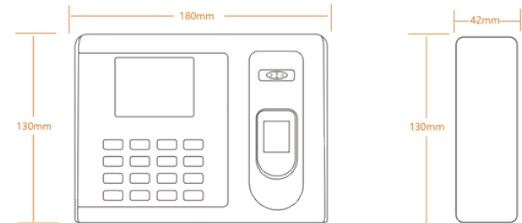

3,000 Fingerprint Capacity	200,000 Daily Reading Capacity	Fake Fingerprint Detection	2.8 inc Color Screen	Multi- Language Support	Real Time Monitoring	USB & Cloud Connection	Auto-Push Technology	Shift Method
----------------------------------	---	----------------------------------	----------------------------	-------------------------------	-------------------------	------------------------------	-------------------------	-----------------

Screen	2.8 inç TFT LCD Color Display
Fingerprint Capacity	3.000 (5.000 optional)
Proximity Card Capacity	3.000 (5.000 optional) ID cards
Transaction Capacity	200.000
Communication	RS485, TCP/IP, USB-host
Functions	Record query, T9 login, anti-pass, anti-tamper, cloud web (ADM)
Access Control	3rd party electric lock, door sensor, exit button, alarm, doorbell
Optional Functions	WiFi, Mifare
Software Development Kit	Desktop and cloud web based
Power Source	9V/12V 1A DC
Operating Temperature	0°C - 45°C
Operating Humidity	20%-80%
Dimension	180x130x42mm