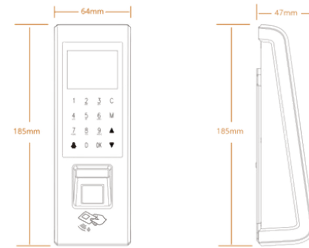

3,000 Fingerprint Capacity	200,000 Daily Reading Capacity	Fake Fingerprint Detection	2.0 inc Color Screen	Multi- Language Support	Real Time Monitoring	USB & Cloud Connection	Auto-Push Technology	Shift Method
----------------------------------	---	----------------------------------	----------------------------	-------------------------------	-------------------------	------------------------------	-------------------------	-----------------

Screen	2.8 inç TFT LCD Color Display
Fingerprint Capacity	3.000 (5.000 optional)
Proximity Card Capacity	3.000 (5.000 optional) ID cards
Transaction Capacity	200.000
Communication	RS485, TCP/IP, USB-host
Functions	Record query, T9 login, anti-pass, anti-tamper, cloud web (ADM)
Access Control Interface	3rd party electric lock, door sensor, exit button, alarm, doorbell
Wiegand Signal	Input, Output
Optional Functions	WiFi, HID Card, External Relay
Software Development Kit	Desktop and cloud web based
Power Source	12V 3A/5A DC
Operating Temperature	0°C - 45°C
Operating Humidity	20%-80%
Dimension	185x64x47 mm
Weight	480g