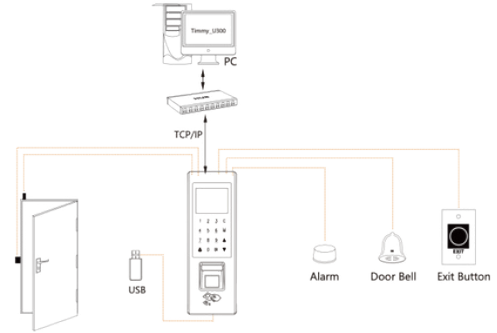

3,000 Fingerprint Capacity	200,000 Daily Reading Capacity	Fake Fingerprint Detection	2.0 inc Color Screen	Multi- Language Support	Real Time Monitoring	USB & Cloud Connection	Auto-Push Technology	Shift Method
----------------------------------	---	----------------------------------	----------------------------	-------------------------------	-------------------------	------------------------------	-------------------------	-----------------

Screen	2.8 inç TFT LCD Color Display
Fingerprint Capacity	3.000 (5.000 optional)
Proximity Card Capacity	3.000 (5.000 optional) ID cards
Transaction Capacity	200.000
Communication	RS485, TCP/IP, USB-host
Functions	Record query, T9 login, anti-pass, anti-tamper, cloud web (ADM)
Access Control Interface	3rd party electric lock, door sensor, exit button, alarm, doorbell
Wiegand Signal	Input, Output
Optional Functions	WiFi, HID Card, External Relay
Software Development Kit	Desktop and cloud web based
Power Source	12V 3A/5A DC
Operating Temperature	0°C - 45°C
Operating Humidity	20%-80%
Dimension	185x64x47 mm
Weight	480g

Electric Lock

Magnetic Lock

Power Supply

Exit Button

Door Bell

Remote Control