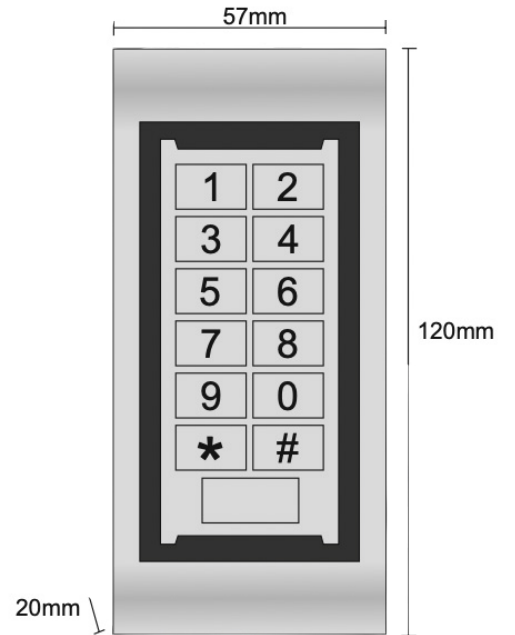

www.flytek.com.tr

Flytek Ltd. Şti.
8756 St. No:60 D.1/B Yenimahalle
Çiğli/İzmir

+90 232 423 43 59
+90 536 740 30 69
sales@flytek.com.tr